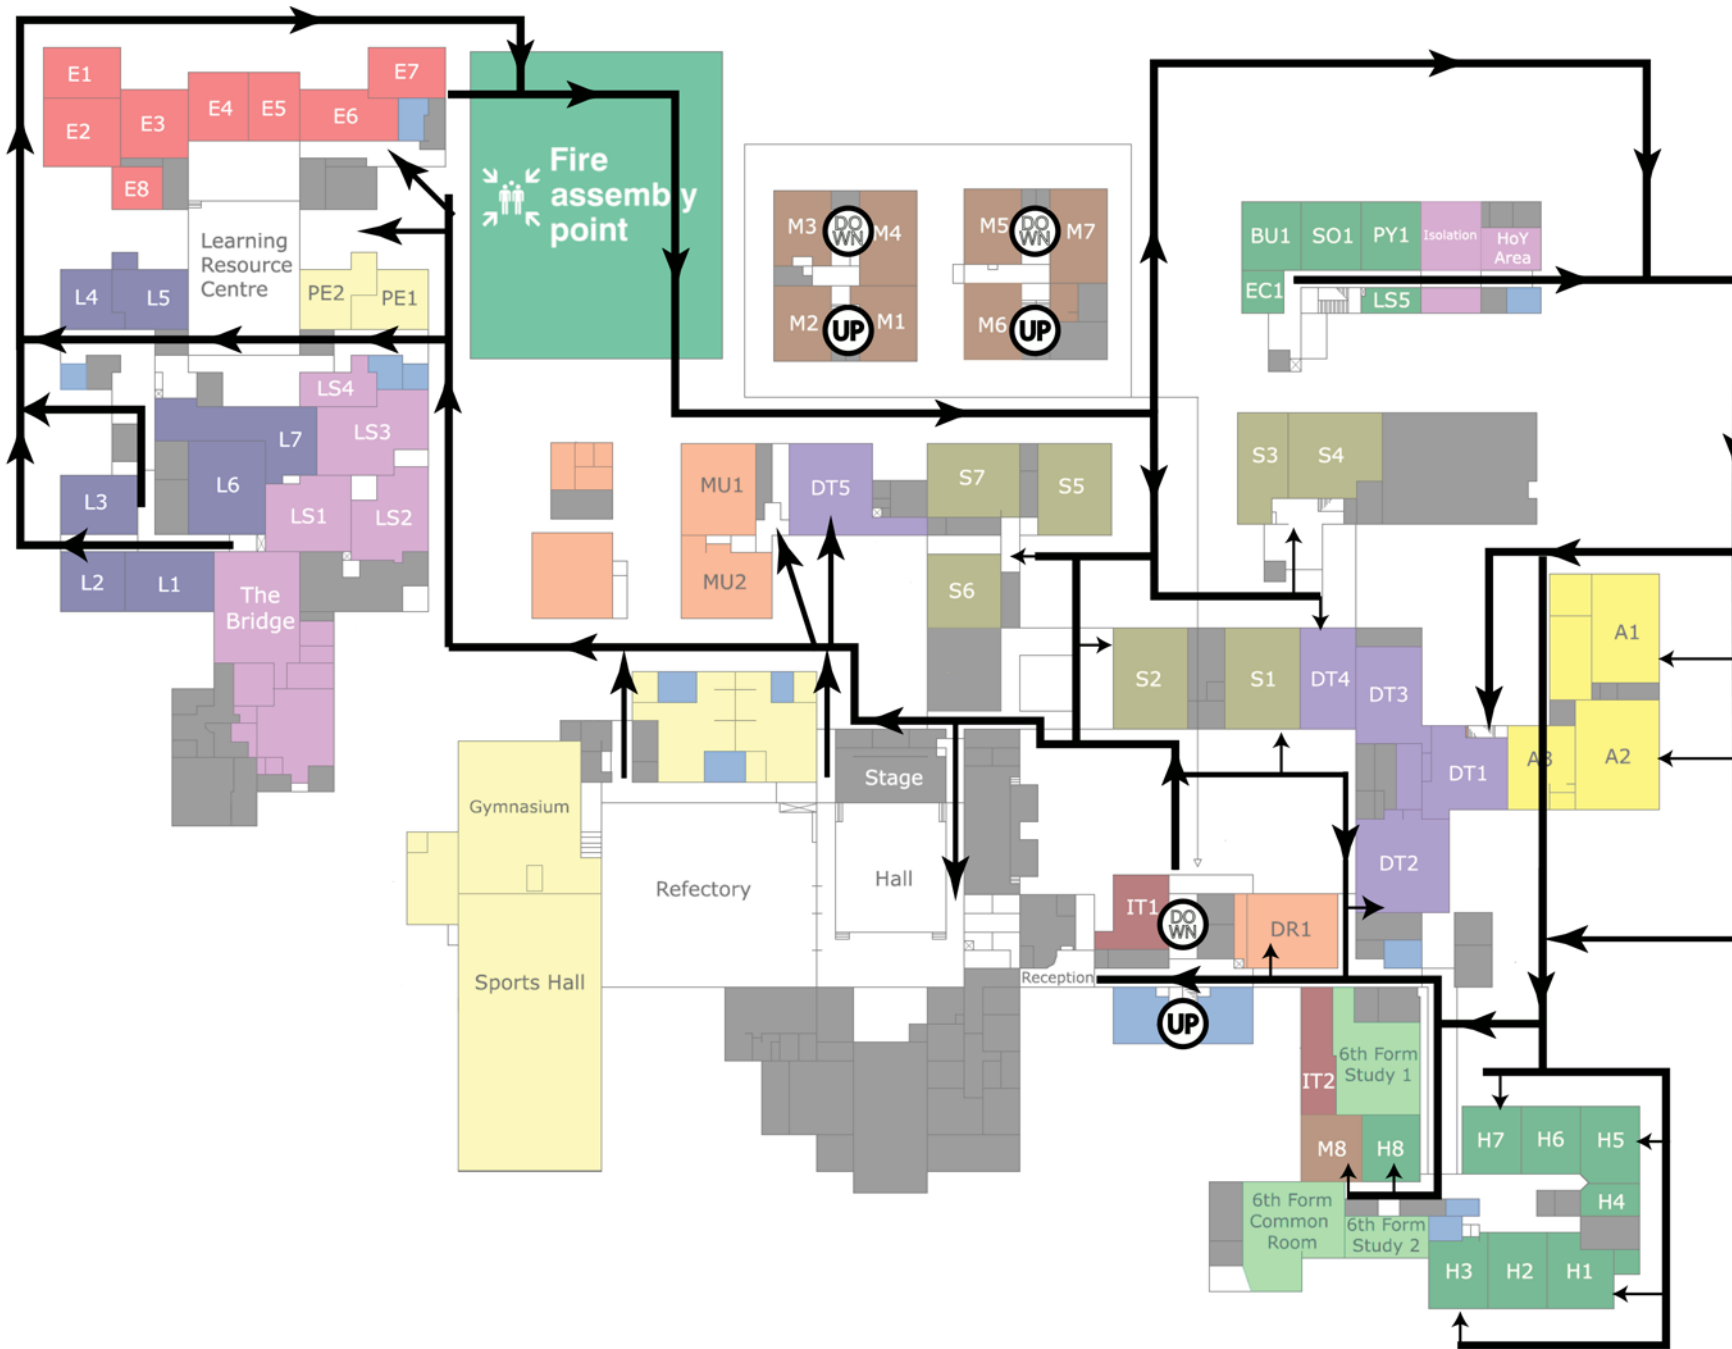

THE SOUTH WOLDS ACADEMY

COVID-19 ONE WAY SYSTEM

Map Key	
English	[Red]
Languages	[Blue]
Physical Education	[Yellow]
Student Support	[Purple]
Expressive Arts	[Orange]
Mathematics	[Brown]
Technology	[Light Purple]
Science	[Green]
Humanities	[Light Green]
Art	[Light Yellow]
Information Technology	[Light Red]
Sixth Form	[Light Green]
Student Toilets	[Light Blue]
Staff Areas	[Grey]