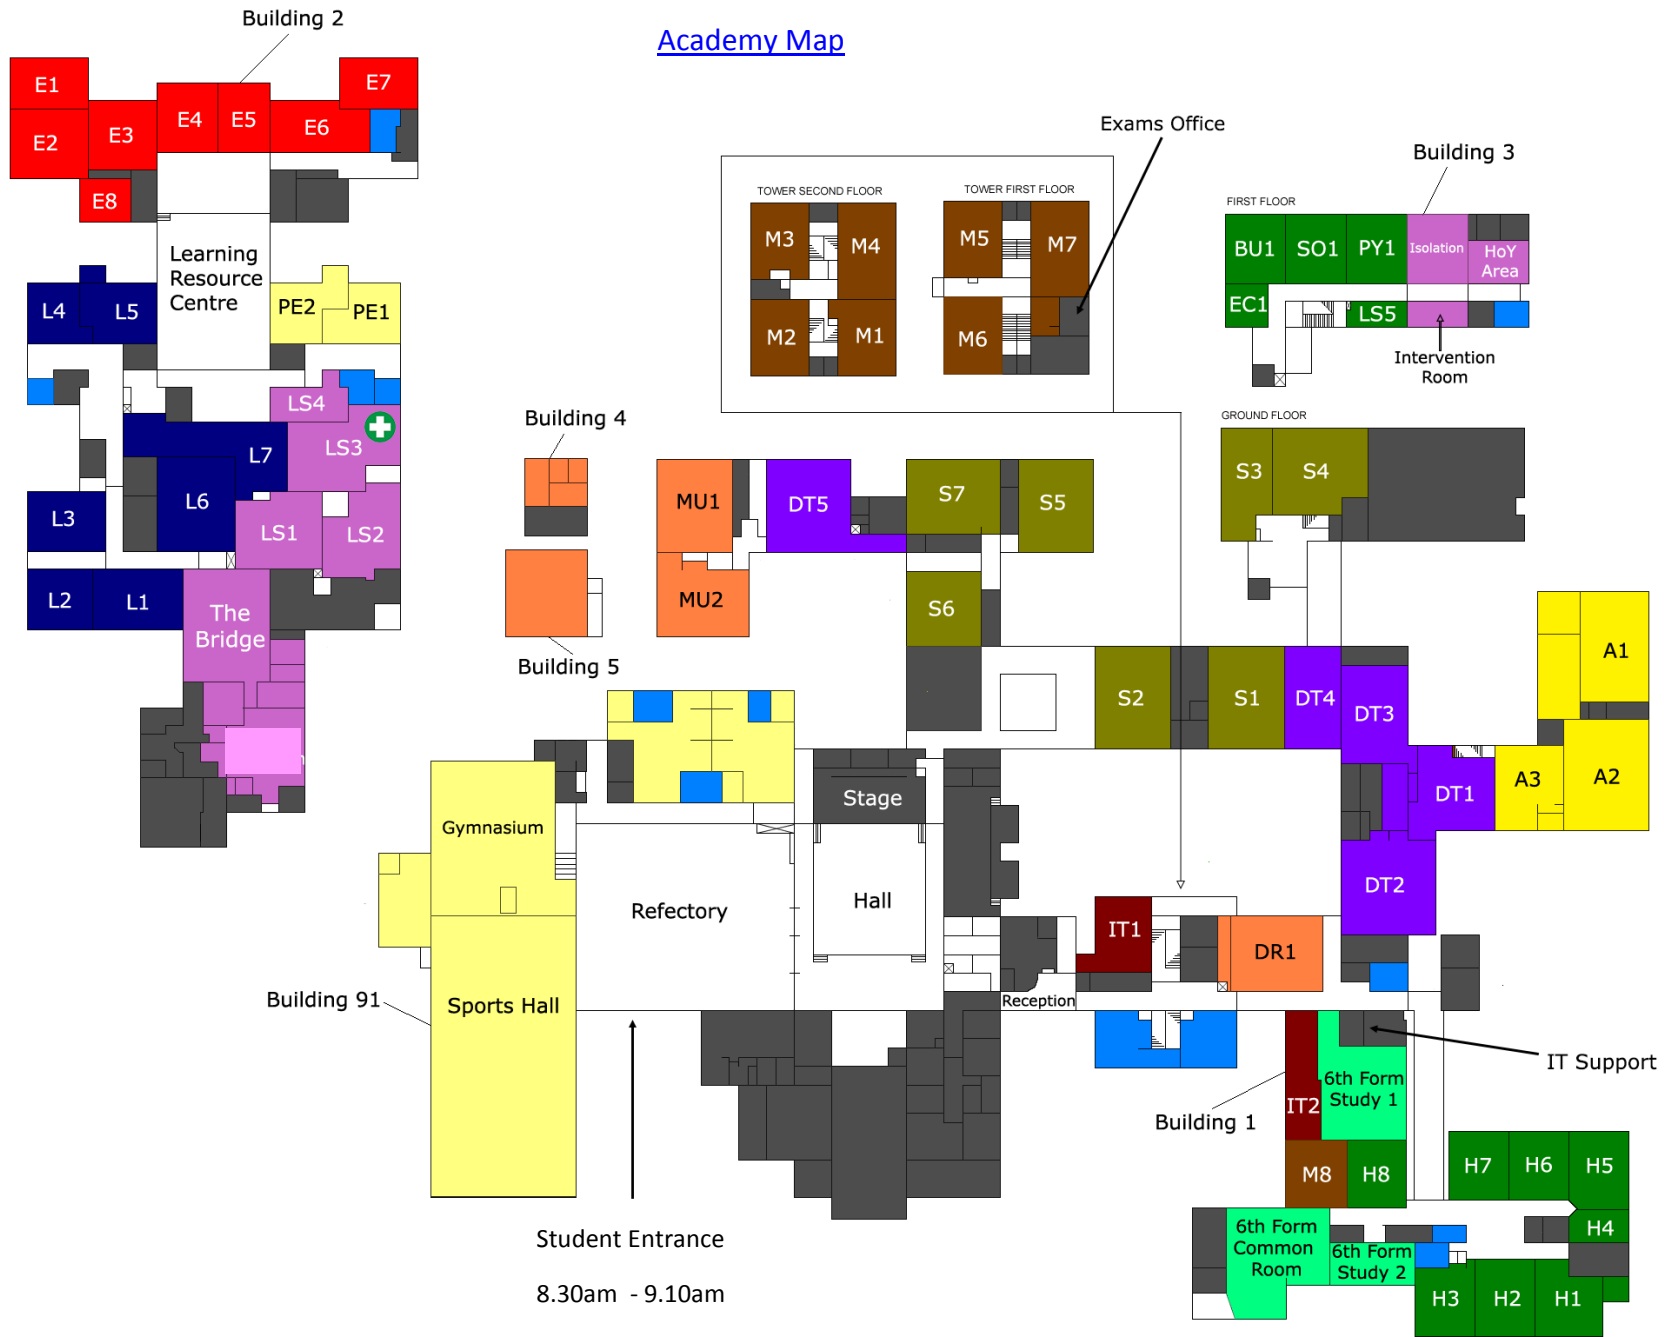

# Academy Map

Wolds Drive (Bus Bays)

Year 7/8 Field

Student Entrance  
8.30am - 9.10am

CHURCH DRIVE

Co-op