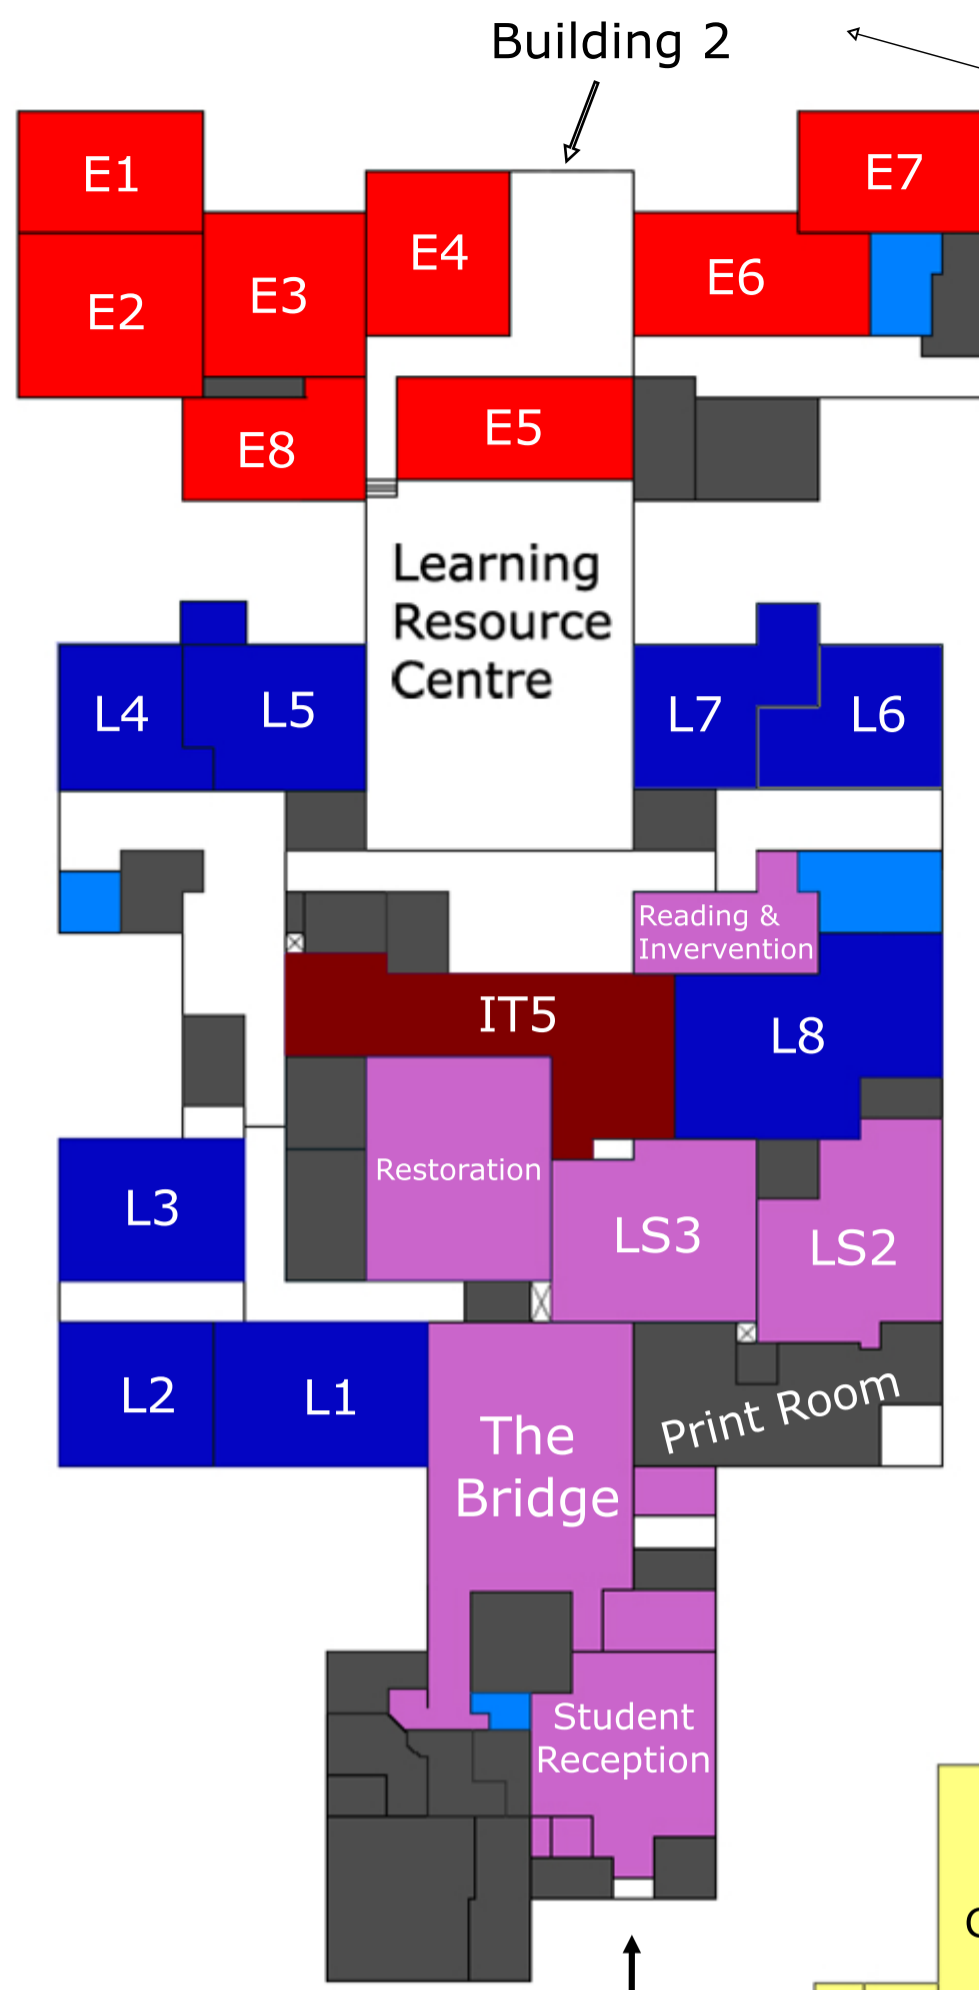

WOLDS DRIVE (BUS BAY)

**Y7/8
FIELD**

Student Entrance
8:50 AM Onwards

Student Entrance
8:30-8:50 AM

Map Key	
English	Science
Languages	Humanities
Physical Education	Art
Student Support	Information Technology
Expressive Arts	Sixth Form
Mathematics	Student Toilets
Technology	Staff Areas

Last Updated: 12-09-2024

CHURCH DRIVE