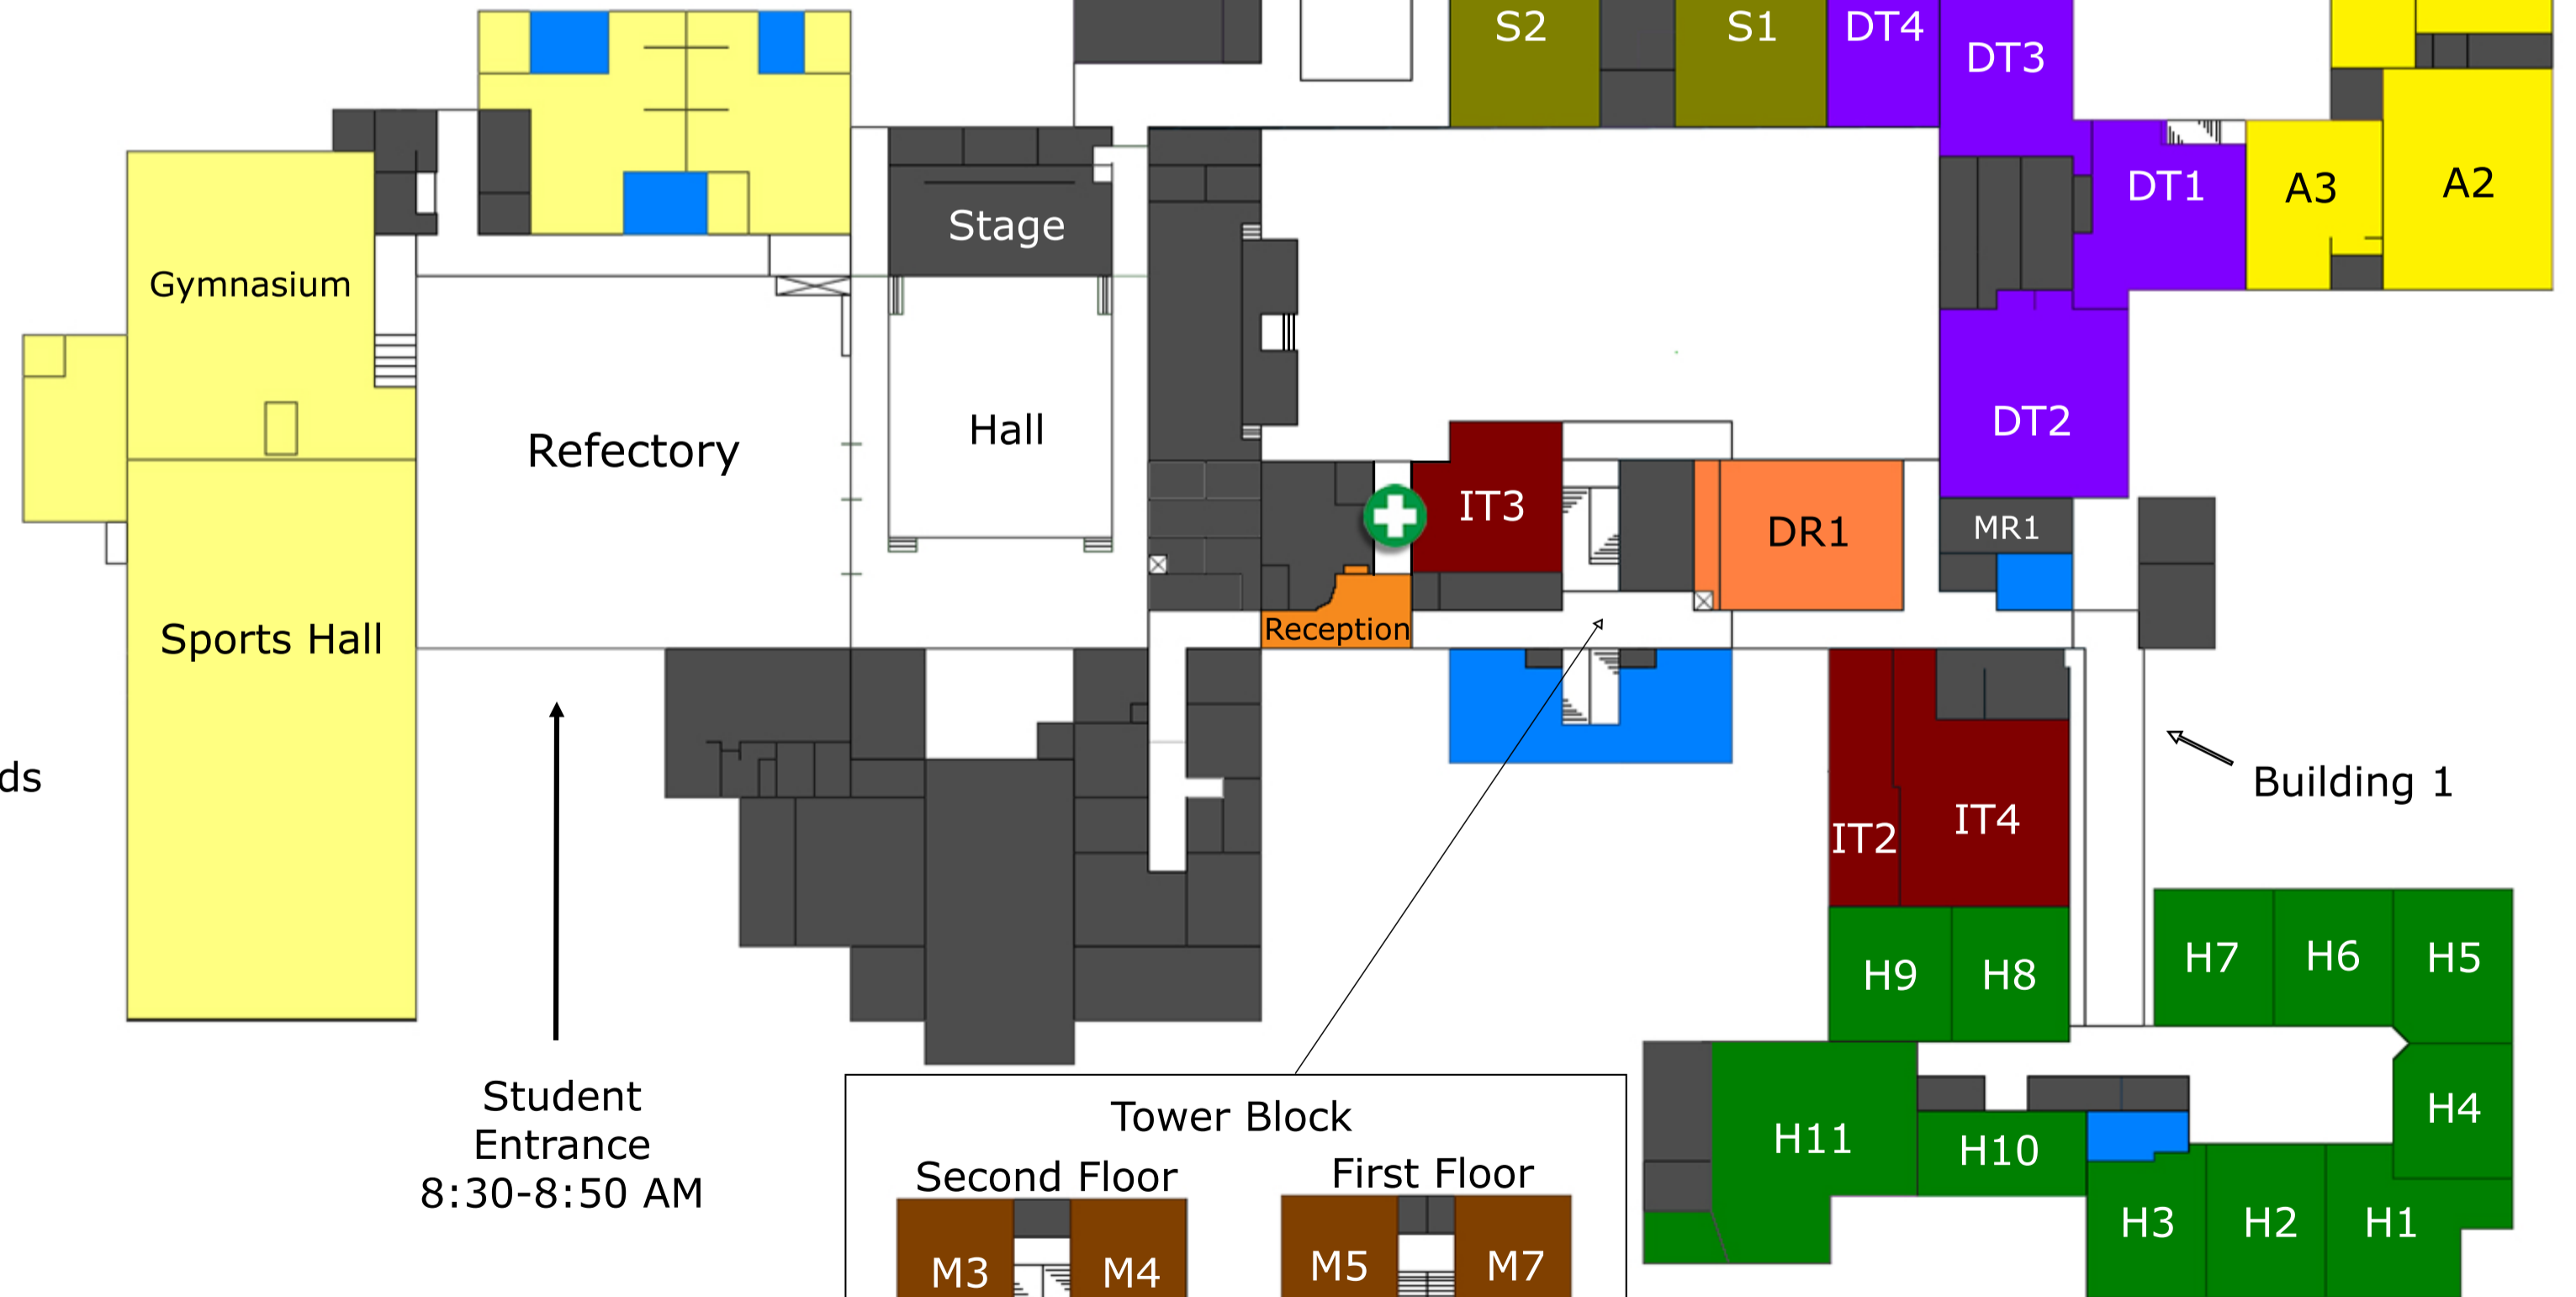

WOLDS DRIVE (BUS BAY)

**Y7/8
FIELD**

Student Entrance
8:50 AM Onwards

Student Entrance
8:30-8:50 AM

Map Key	
English	Science
Languages	Humanities
Physical Education	Art
Student Support	Information Technology
Expressive Arts	Sixth Form
Mathematics	Student Toilets
Technology	Staff Areas

Last Updated: 12-09-2024

CHURCH DRIVE