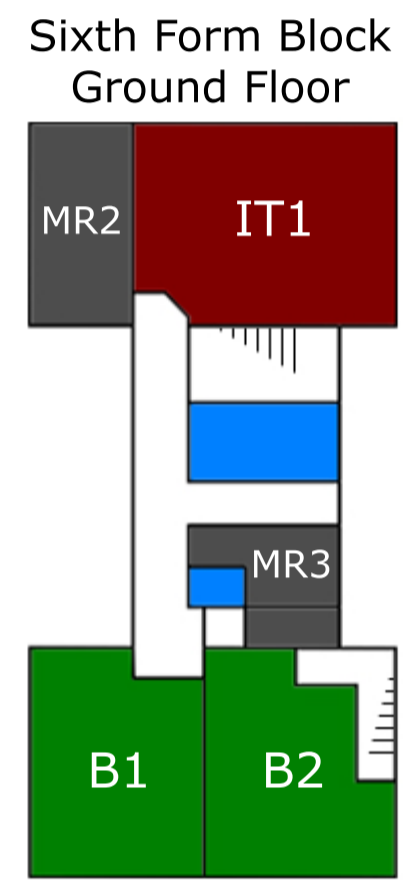

WOLDS DRIVE (BUS BAY)

**Y7/8
FIELD**

Student Entrance
8:50 AM Onwards

Student Entrance
8:30-8:50 AM

Map Key	
English	Science
Languages	Humanities
Physical Education	Art
Student Support	Information Technology
Expressive Arts	Sixth Form
Mathematics	Student Toilets
Technology	Staff Areas