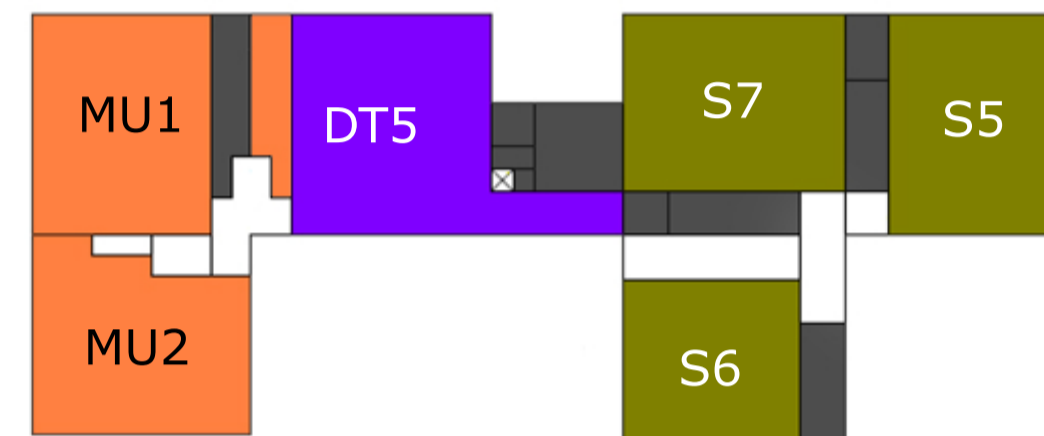

WOLDS DRIVE (BUS BAY)

**Y7/8
FIELD**

Student Entrance
8:50 AM Onwards

Student Entrance
8:30-8:50 AM

Map Key	
English	Science
Languages	Humanities
Physical Education	Art
Student Support	Information Technology
Expressive Arts	Sixth Form
Mathematics	Student Toilets
Technology	Staff Areas