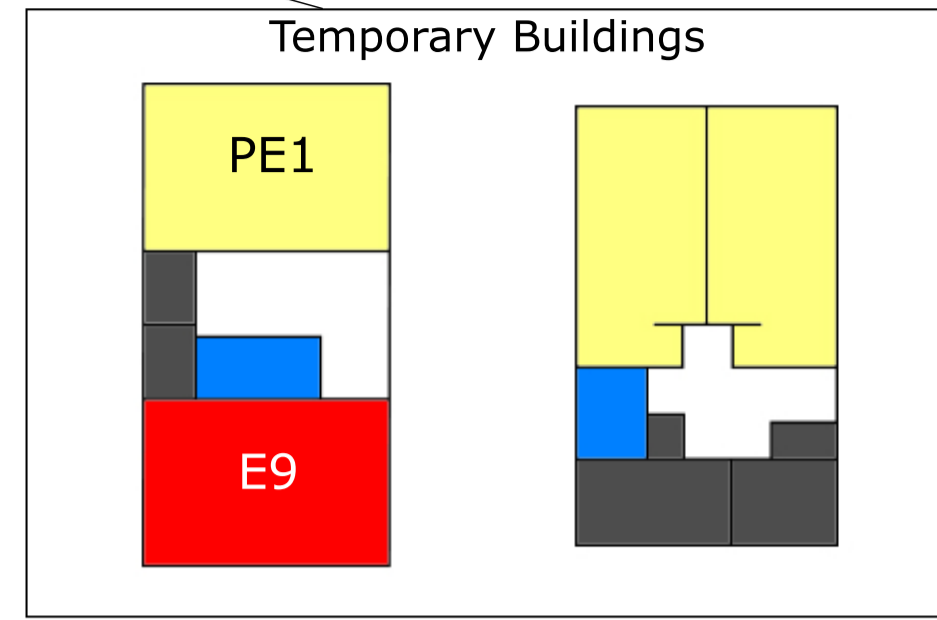

WOLDS DRIVE (BUS BAY)

**Y7/8
FIELD**

Student Entrance
8:50 AM Onwards

Student Entrance
8:30-8:50 AM

Map Key	
English	Science
Languages	Humanities
Physical Education	Art
Student Support	Information Technology
Expressive Arts	Sixth Form
Mathematics	Student Toilets
Technology	Staff Areas