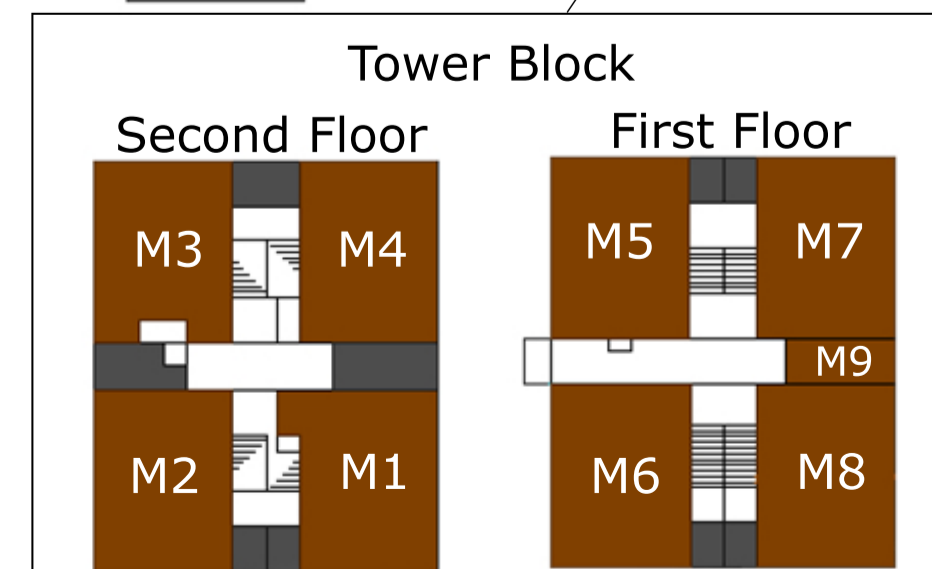

WOLDS DRIVE (BUS BAY)

**Y7/8
FIELD**

Student Entrance
8:50 AM Onwards

Student Entrance
8:30-8:50 AM

Map Key	
English	Science
Languages	Humanities
Physical Education	Art
Student Support	Information Technology
Expressive Arts	Sixth Form
Mathematics	Student Toilets
Technology	Staff Areas