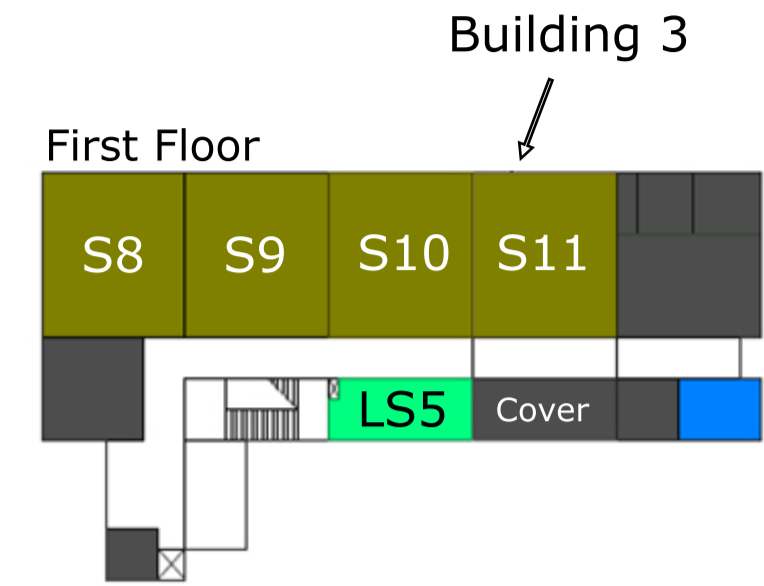

WOLDS DRIVE (BUS BAY)

**Y7/8
FIELD**

Student Entrance
8:50 AM Onwards

Student Entrance
8:30-8:50 AM

Map Key	
English	Science
Languages	Humanities
Physical Education	Art
Student Support	Information Technology
Expressive Arts	Sixth Form
Mathematics	Student Toilets
Technology	Staff Areas