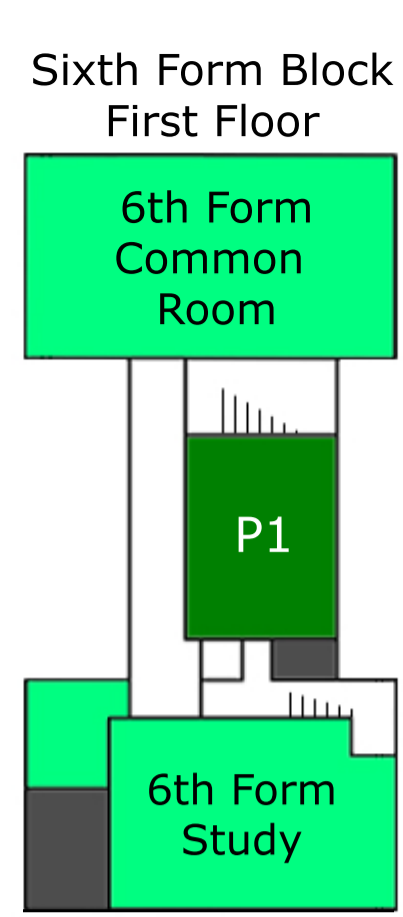

WOLDS DRIVE (BUS BAY)

**Y7/8
FIELD**

Student Entrance
8:50 AM Onwards

Student Entrance
8:30-8:50 AM

Map Key	
English	Science
Languages	Humanities
Physical Education	Art
Student Support	Information Technology
Expressive Arts	Sixth Form
Mathematics	Student Toilets
Technology	Staff Areas